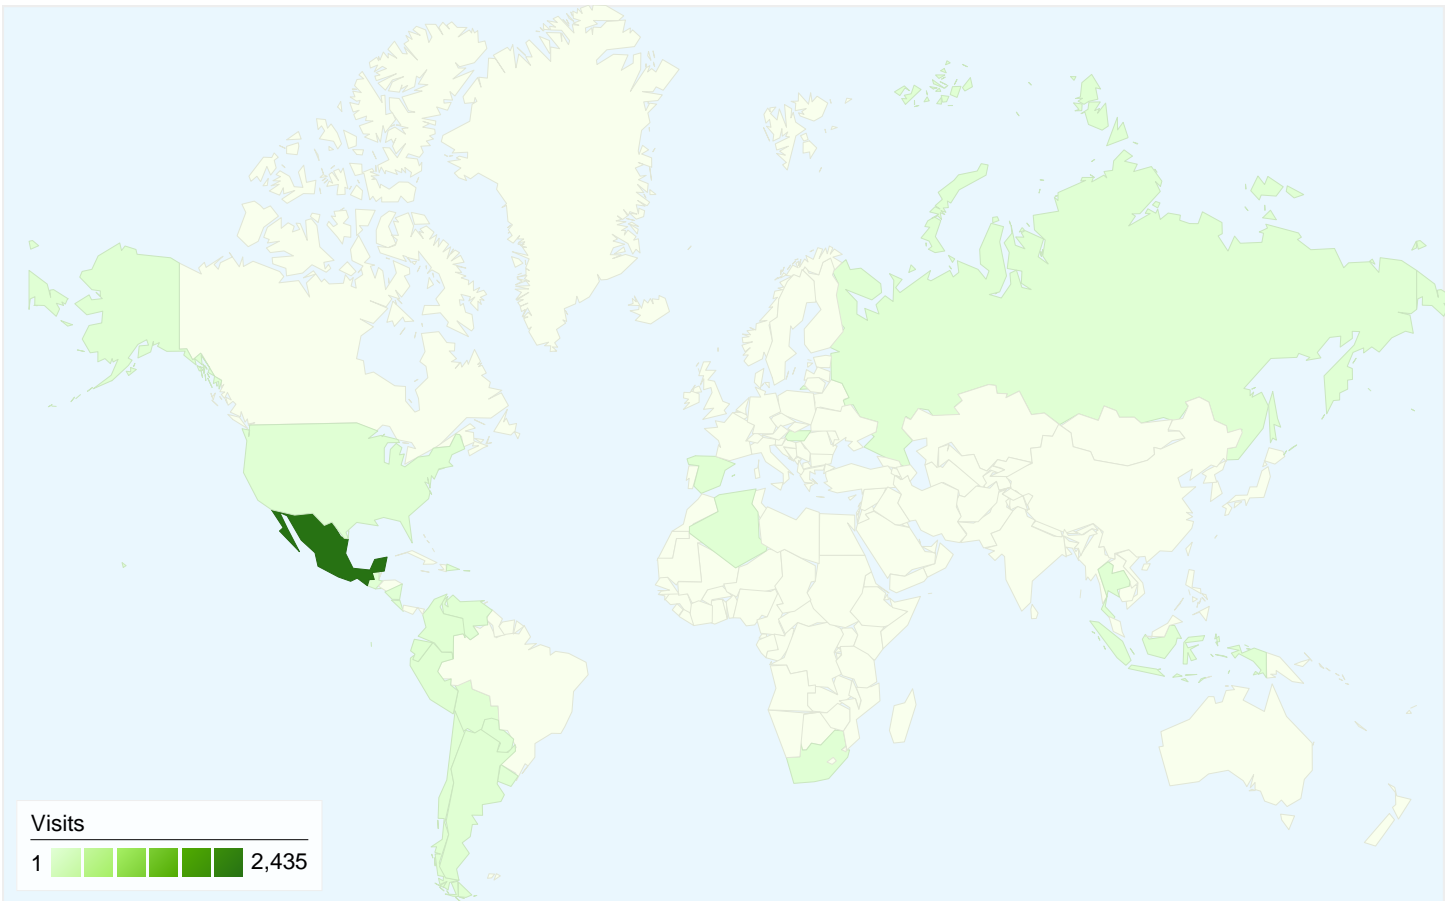

## Visitors Overview

**Visitors**  
**1,335**

All traffic sources sent a total of 2,571 visits

72.00% Direct Traffic

2.92% Referring Sites

25.09% Search Engines

- Direct Traffic  
1,851.00 (72.00%)
- Search Engines  
645.00 (25.09%)
- Referring Sites  
75.00 (2.92%)

## 2,571 visits came from 26 countries/territories

Site Usage

Country/Territory	Visits	Pages/Visit	Avg. Time on Site	% New Visits	Bounce Rate
<b>Visits</b> <b>2,571</b> % of Site Total: 100.00%	<b>Pages/Visit</b> <b>2.70</b> Site Avg: 2.70 (0.00%)	<b>Avg. Time on Site</b> <b>00:05:39</b> Site Avg: 00:05:39 (0.00%)	<b>% New Visits</b> <b>38.00%</b> Site Avg: 37.96% (0.10%)	<b>Bounce Rate</b> <b>56.59%</b> Site Avg: 56.59% (0.00%)	
Mexico	2,435	2.77	00:05:55	34.66%	55.36%
Ecuador	18	1.28	00:00:35	100.00%	77.78%
Spain	13	1.31	00:00:30	100.00%	69.23%
Argentina	12	1.67	00:00:08	91.67%	58.33%
Chile	10	1.90	00:00:47	100.00%	70.00%
Bolivia	10	1.30	00:00:41	100.00%	80.00%
Peru	9	1.00	00:00:00	100.00%	100.00%
Puerto Rico	9	1.00	00:00:00	100.00%	100.00%
Colombia	9	1.33	00:03:02	100.00%	66.67%

Venezuela	7	1.14	00:01:45	100.00%	85.71%
					1 - 10 of 26

**Pages on this site were viewed a total of 6,929 times**

**6,929** Pageviews

**4,625** Unique Views

**56.59%** Bounce Rate