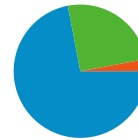

**1,335** Absolute Unique Visitors

**6,929** Pageviews

**2.70** Average Pageviews

**00:05:39** Time on Site

**56.59%** Bounce Rate

**37.96%** New Visits

**Technical Profile**

Browser	Visits	% visits
Firefox	1,339	52.08%
Internet Explorer	869	33.80%
Chrome	326	12.68%
Safari	17	0.66%
Mozilla Compatible Agent	8	0.31%

All traffic sources sent a total of 2,571 visits

72.00% Direct Traffic

2.92% Referring Sites

25.09% Search Engines

- Direct Traffic  
1,851.00 (72.00%)
- Search Engines  
645.00 (25.09%)
- Referring Sites  
75.00 (2.92%)