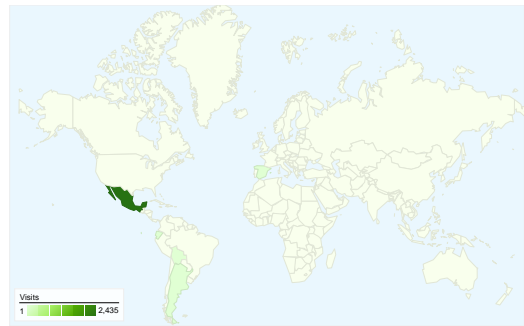

Map Overlay

Traffic Sources Overview

- **Direct Traffic**
  1,851.00 (72.00%)
- **Search Engines**
  645.00 (25.09%)
- **Referring Sites**
  75.00 (2.92%)

Content Overview

Pages	Pageviews	% Pageviews
/	3,530	50.95%
/index.php	485	7.00%
/hoja.php?id=92	170	2.45%
/admin/noticia.php	166	2.40%
/hoja.php?id=45	162	2.34%